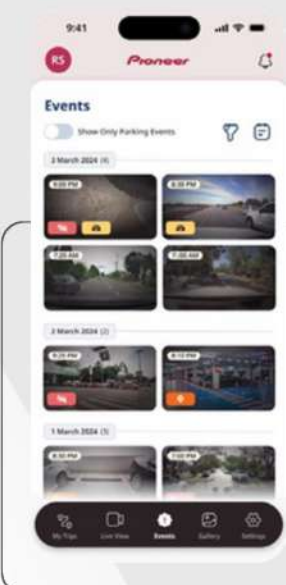

**Parking
Surveillance Time**

**Constant
Power Connection**

**Accessory
Power Connection**

**Earth
Connection**

PIONEER DASH CAMERA APP

Pioneer Dash Camera App allows you to download, watch effortlessly and share your videos, ensures you have access to your recordings whenever you need them. This Pioneer Dash Camera App, available for both Android™ OS and iOS, provides an intuitive and user-friendly interface.

MANAGE YOUR RECORDINGS

Browse, transfer, share or delete your recordings, as per your preference

PARKING MODE

Enable Parking mode by connecting the product with a Hardwire Kit.

CREATE MEMORIES

Playback your trips or convert them into memorable travelogues.

SHARE YOUR VIDEOS

With Travelogue feature, convert your road trips into memorable videos.

Scan to

GALLERY

Use the Gallery section to browse, watch, download or delete your recorded videos or pictures.

WATCH VIDEOS

Watch the selected video. You may watch forward, rewind, play or replay the videos from microSD card. Toggle to watch the recording feed from rear or front camera

EVENTS

While you drive and experience some undesired incidents such as sudden bump or strong vibration, the dash camera records an emergency video and saves it in the event folder. Browse the date and select the event you would like to watch.