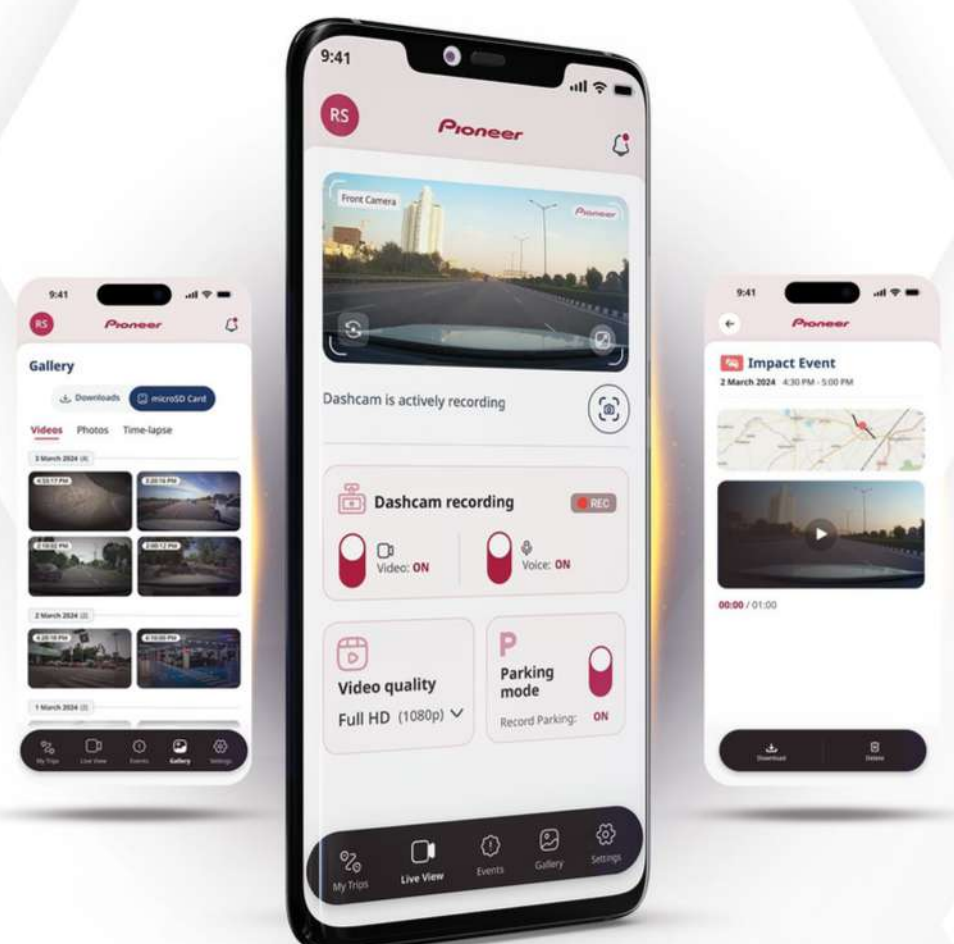

Easy to install, easy to use with a user-friendly 'ZenVue' Dash Camera App.

The **VREC-Z820DC**, offers stunning 4K clarity and exposure-balanced footage in any light.

VREC-Z820DC

With Night Vision AI and Intelligent ADAS for real-time alerts, elevate your driving with the advanced technology and unparalleled clarity of the VREC-Z820DC.

**Parking
Surveillance Time**

**Constant
Power Connection**

**Accessory
Power Connection**

**Earth
Connection**

PIONEER DASH CAMERA APP

Pioneer Dash Camera App allows you to download, watch effortlessly and share your videos, ensures you have access to your recordings whenever you need them. This Pioneer Dash Camera App, available for both Android™ OS and iOS, provides an intuitive and user-friendly interface.

MANAGE YOUR RECORDINGS

Browse, transfer, share or delete your recordings, as per your preference

PARKING MODE

Enable Parking mode by connecting the product with a Hardwire Kit.

CREATE MEMORIES

Playback your trips or convert them into memorable travelogues.