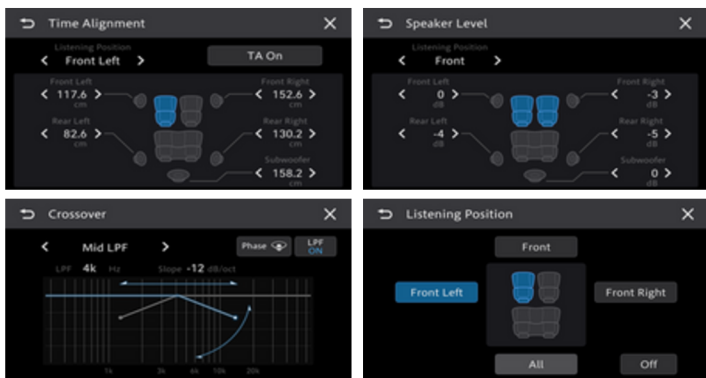

New Pioneer Advanced Sound Tuning

BUILT-IN 24BIT AK7604 DSP PROCESSOR

All-New Pioneer Advanced Sound Tuning options such as 'Speaker-Level Setting', 'Crossover Setting' and 'Time Alignment' for your high-fidelity sound customization.