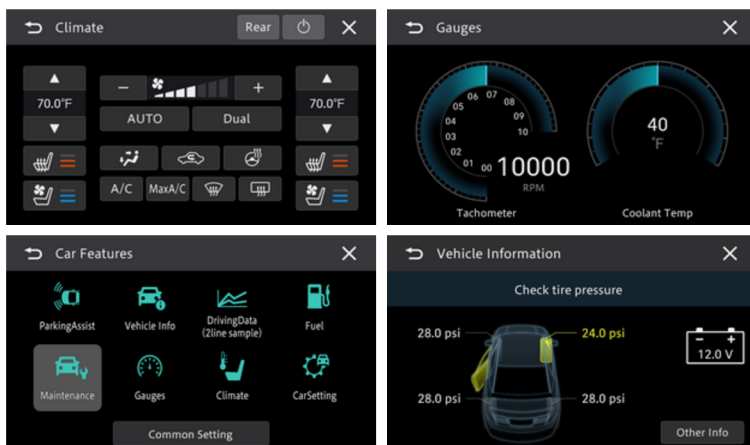

Connect with One-Touch Automatic Access

Experience a new dedicated Direct Key feature that allows you to open Apple CarPlay™ and Android Auto™ automatically with one-touch of a button.

New Pioneer Advanced Sound Tuning

BUILT-IN 24BIT AK7604 DSP PROCESSOR

All-New Pioneer Advanced Sound Tuning options such as 'Speaker-Level Setting', 'Crossover Setting' and 'Time Alignment' for your high-fidelity sound customization.

Supporting Your Vehicle OEM Functions

Connect via CANBUS¹ for seamless integration of your vehicle's OEM functions such as Climate Control, Display Gauges, Tire Pressure Monitor, Fuel Consumption and more.

¹ Compatible with Hiworld / Raise / SimpleSoft CANBUS only. Subjected to vehicle model availability