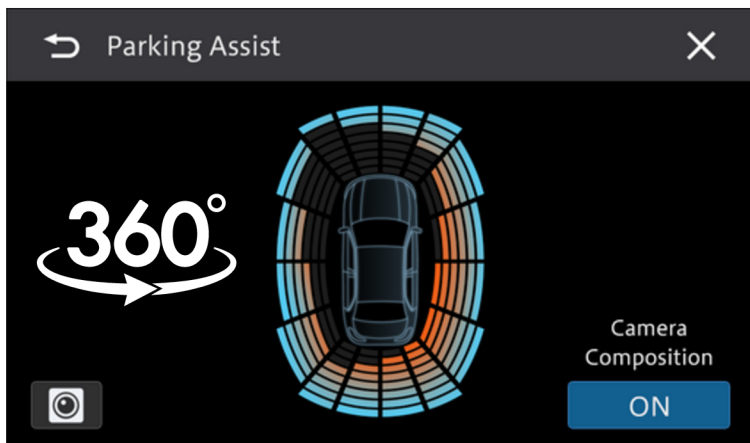

360° Camera Ready - Bird's Eye View

When reversing, parking assist guidelines appear on-screen, with an optional adapter for a 360-degree² camera view.

² Subjected to vehicle model availability and suitability

"Move the Heart and Touch the Soul"

Pioneer Electronics Asiacyber Pte Ltd | www.PioneerCarEntertainment.com