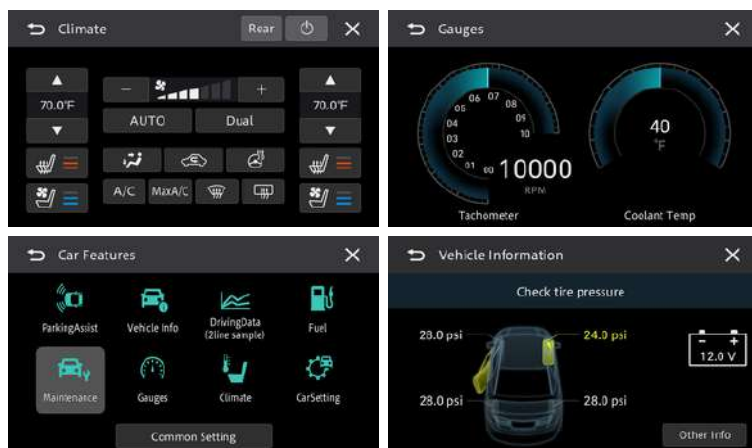

Connect with One-Touch Automatic Access

Experience a new dedicated Direct Key feature that allows you to open Apple CarPlay™ and Android Auto™ automatically with one-touch of a button.

New Pioneer Advanced Sound Tuning

BUILT-IN 64BIT AK7604 DSP PROCESSOR

All-New Pioneer Advanced Sound Tuning options such as 'Speaker-Level Setting', 'Crossover Setting' and 'Time Alignment' for your high-fidelity sound customization.

Supporting Your Vehicle OEM Functions

Connect via CANBUS¹ for seamless integration of your vehicle's OEM functions such as Climate Control, Display Gauges, Tire Pressure Monitor, Fuel Consumption and more.

¹ Compatible with Hiworld / Raise / SimpleSoft CANBUS only. Subjected to vehicle model availability