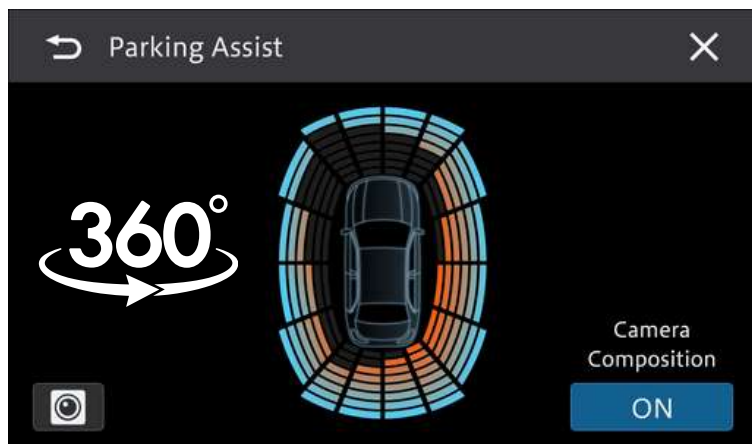

360° Camera Ready - Bird's Eye View

When reversing, parking assist guidelines appear on-screen, with an optional adapter for a 360-degree² camera view.

² Subjected to vehicle model availability and suitability

"Move the Heart and Touch the Soul"

Pioneer Electronics Asiacyber Pte Ltd | www.PioneerCarEntertainment.com