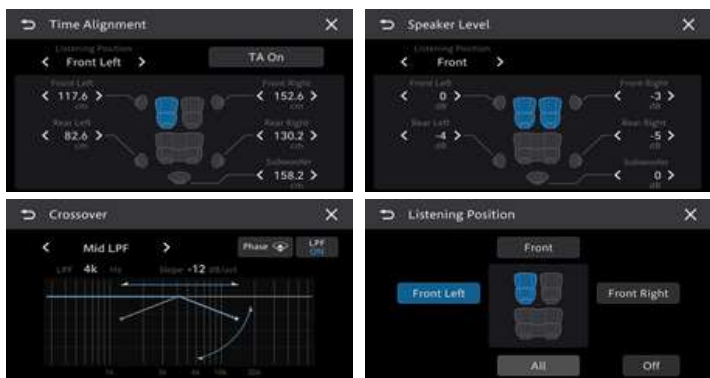

New Pioneer Advanced Sound Tuning

BUILT-IN 64BIT AK7604 DSP PROCESSOR

All-New Pioneer Advanced Sound Tuning options such as 'Speaker-Level Setting', 'Crossover Setting' and 'Time Alignment' for your high-fidelity sound customization.