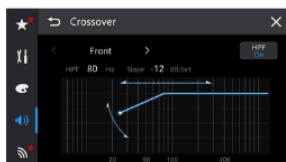

True Pioneer Sound Experience - New Advanced Sound Tuning with Detailed Optimization

Crossover Setting