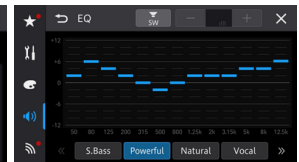

Crossover Setting

Time Alignment

13-Band GEQ

New Pioneer Advanced Sound Tuning options such as 'Speaker-Level Setting', 'Crossover Setting' and 'Time Alignment' for your high-fidelity sound customization. The 13-Band Graphic Equalizer adjustment allows you to adjust the frequency response of your audio system across 13 specific frequency bands.