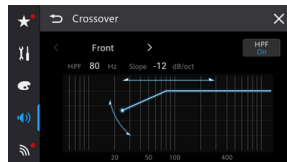

Crossover Setting

Time Alignment

13-Band GEQ

New Pioneer Advanced Sound Tuning options such as 'Speaker-Level Setting', 'Crossover Setting' and 'Time Alignment' for your high-fidelity sound customization. The 13-Band Graphic Equalizer adjustment allows you to adjust the frequency response of your audio system across 13 specific frequency bands.