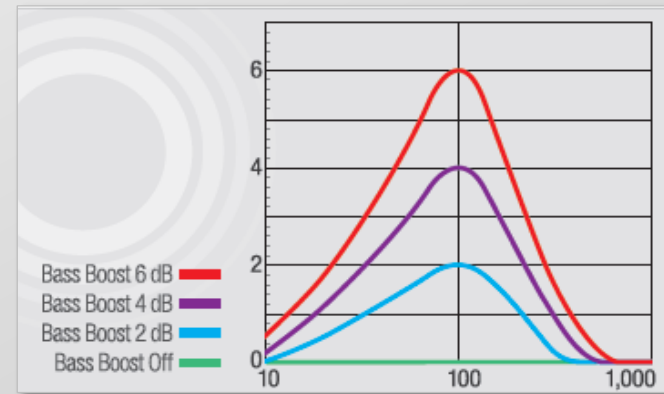

Sound Tuning

Detailed tuning features realize comfortable quality for your time in the car.

13-Band Graphic EQ

Crossover Setting

Speaker Level Setting

Bass Boost

Versatile Connectivity

	Apple CarPlay	Android Auto	Amazon Alexa	CarAVAssist	WebLink™	USB Mirroring	Wireless Mirroring
DMH-ZF9350BT	✓ (Wired & Wireless)	✓ (Wired & Wireless)	✓	✓			
DMH-ZS9350BT	✓ (Wired & Wireless)	✓ (Wired & Wireless)	✓	✓			
AVH-Z9250BT	✓ (Wired & Wireless)	✓ (Wired & Wireless)					✓ (Android phones)
DMH-Z6350BT	✓ (Wired & Wireless)	✓ (Wired & Wireless)	✓	✓			
DMH-Z5350BT	✓ (Wired)	✓ (Wired)			✓		
DMH-A5450BT	✓ (Wired & Wireless)	✓ (Wired & Wireless)			✓ (WebLink Cast™)	✓ (Android phones)	
DMH-A4450BT	✓ (Wired)	✓ (Wired)				✓ (Android phones)	
DMH-A345BT					✓ (WebLink Cast™)		
DMH-A245BT					✓ (WebLink Cast™)		
AVH-A245BT					✓ (WebLink Cast™)		