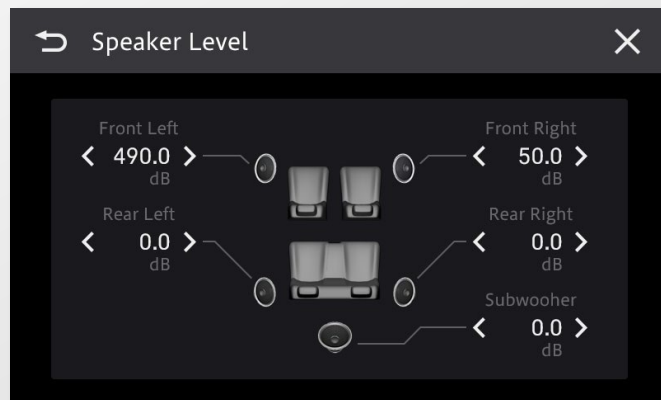

Sound Tuning

Detailed tuning features realize comfortable quality for your time in the car.

13-Band Graphic EQ

Crossover Setting

Speaker Level Setting

Bass Boost

Versatile Connectivity

	Apple CarPlay	Android Auto	Amazon Alexa	CarAVAssist	WebLink™	USB Mirroring	Wireless Mirroring
DMH-ZF9350BT	✓ (Wired & Wireless)	✓ (Wired & Wireless)	✓	✓			
DMH-ZS9350BT	✓ (Wired & Wireless)	✓ (Wired & Wireless)	✓	✓			
AVH-Z9250BT	✓ (Wired & Wireless)	✓ (Wired & Wireless)					✓ (Android phones)
DMH-Z6350BT	✓ (Wired & Wireless)	✓ (Wired & Wireless)	✓	✓			
DMH-Z5350BT	✓ (Wired)	✓ (Wired)			✓		
DMH-A5450BT	✓ (Wired & Wireless)	✓ (Wired & Wireless)			✓ (WebLink Cast™)	✓ (Android phones)	
DMH-A4450BT	✓ (Wired)	✓ (Wired)				✓ (Android phones)	
DMH-A345BT					✓ (WebLink Cast™)		
DMH-A245BT					✓ (WebLink Cast™)		
AVH-A245BT					✓ (WebLink Cast™)		