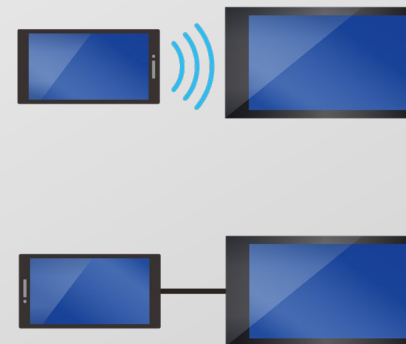

Android Auto™

Wired & Wireless

Android Auto extends the Android™ platform into the car in a way that's purpose-built for driving. Android Auto automatically brings you useful information and organizes into simple cards that appear just when they're needed. It's designed to minimize distraction so you can stay focused on the road ahead. You can use the popular application like Waze.

Android Auto Wireless or Android Auto may not be available on all devices. Android Auto requires the Android Auto app on Google Play and an Android compatible smartphone running Android™ 8.0 ("Oreo") or higher for Android Auto Wireless or Android 5.0("Lollipop") or higher for Android Auto wired. Standard text messaging rates apply. Visit support.google.com/android-auto for more information.