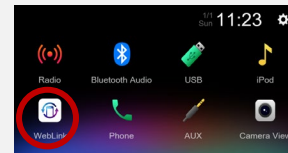

WebLink Cast™

The latest version of WebLink (WebLink 2.0) enables smartphone mirroring with touch control on iOS and Android via WebLink Cast app.

Procedures

- 1 Install WebLink Host app to a compatible smartphone (iPhone/Android).
- 2 Connect the smartphone to a compatible receiver with USB cable.
- 3 Touch WebLink Host app icon on the receiver screen.
- 4 Touch WebLink Cast app icon (WebLink 2.0 hardware only).

Mirroring various apps on iOS and Android with touch control

USB Mirroring

USB Mirroring lets you enjoy compatible smartphones apps in the car. You can operate USB Mirroring compatible applications with finger gestures such as tapping, dragging, scrolling, or flicking on the screen of the receiver.