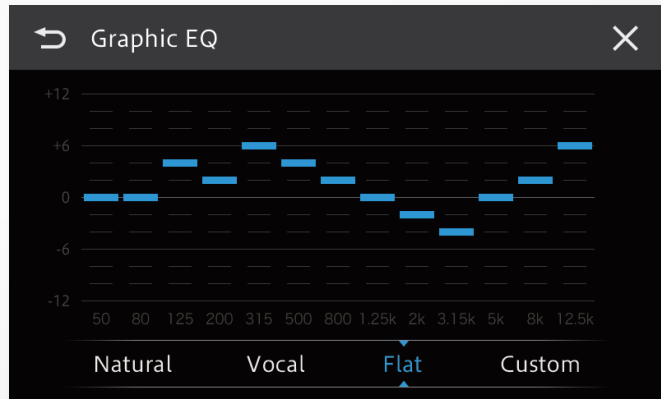

Sound Tuning

Detailed tuning features realize comfortable quality for your time in the car.

13-Band Graphic EQ