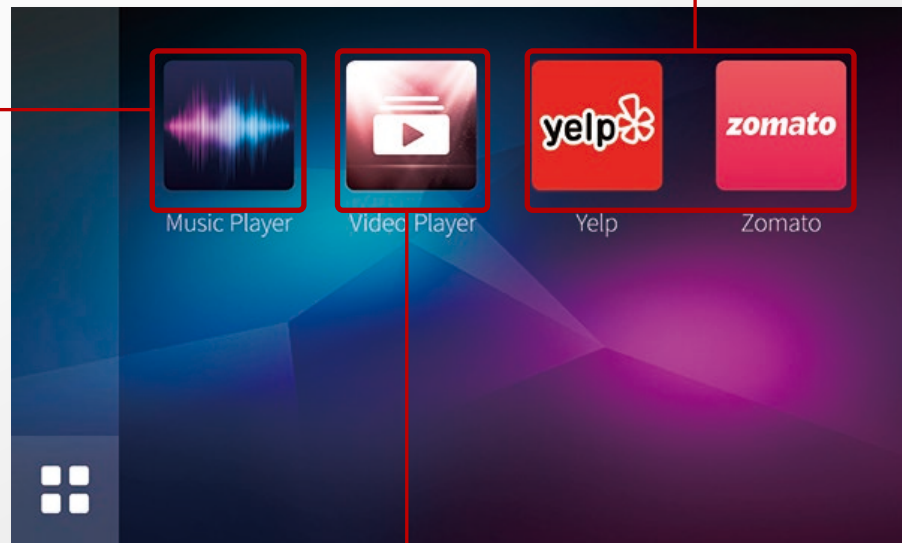

Search and information apps

You can use apps such as Yelp and Zomato directly from the AVH receiver, accessing important information inside your car more safely and conveniently.

Use the FAVORITES button to instantly switch to the content you use most often. With the SEARCH button, you can easily search for content.