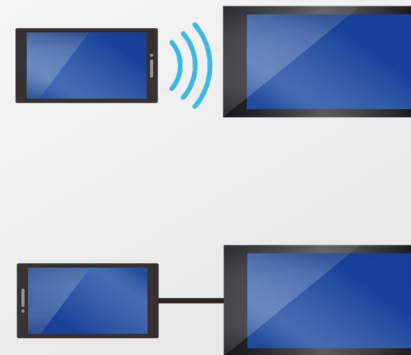

Apple CarPlay

Wired & Wireless

Apple CarPlay is a smarter, safer way to use your iPhone while you drive. And now with an all new Apple CarPlay Dashboard that helps you with tunes, turns, and Siri suggestions, a Calendar app that lets you view and manage your day, and maps that reveal more of what's around you, getting there just got a whole lot easier. And a lot more fun. The popular applications like Waze are supported.

Apple CarPlay requires iPhone 5 or newer with the latest version of iOS. Either "Made for iPod" or "Made for iPhone" means that an electronic accessory has been designed to connect specifically to iPod or iPhone and has been certified by the developer to meet Apple performance standards. Apple is not responsible for the operation of this device or its compliance with safety and regulatory standards. Operations and functions may vary depending on iOS device or receivers.

Note: For availability in your country, please visit <http://www.apple.com/ios/carplay>