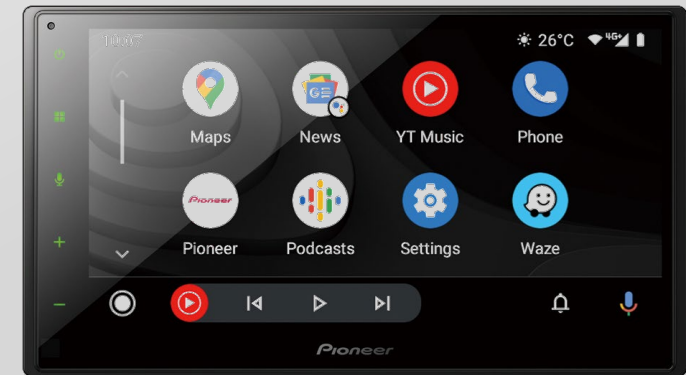

Android Auto™

Wired & Wireless

Android Auto extends the Android™ platform into the car in a way that's purpose-built for driving. Android Auto automatically brings you useful information and organizes into simple cards that appear just when they're needed. It's designed to minimize distraction so you can stay focused on the road ahead. You can use the popular application like Waze.

Android Auto Wireless or Android Auto may not be available on all devices. Android Auto requires the Android Auto app on Google Play and an Android compatible smartphone running Android™ 8.0 ("Oreo") or higher for Android Auto Wireless or Android 5.0("Lollipop") or higher for Android Auto wired. Standard text messaging rates apply. Visit support.google.com/android-auto for more information.