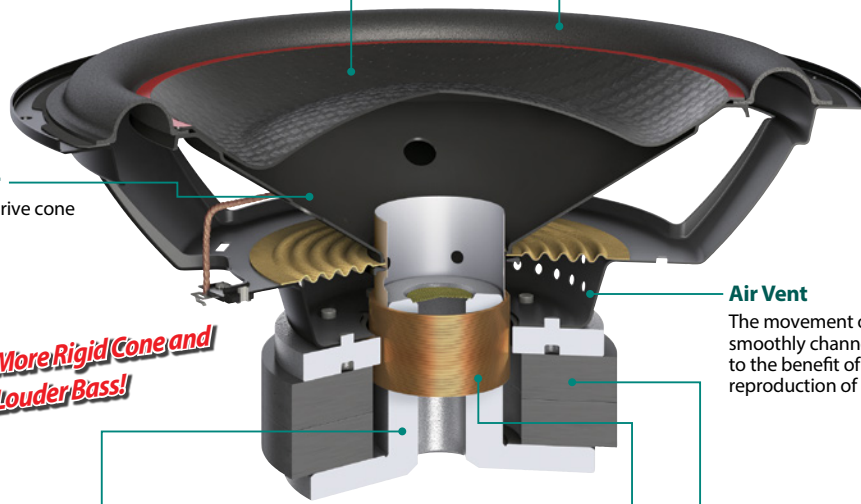

IMPP Composite Seamless Cone

An extremely rigid yet lightweight cone is vital to prevent cone failure at high sound pressure levels. Pioneer's IMPP Composite Seamless Cones meet this need perfectly.

Urethane Rolled Edge with High Compliance

Cone Body with Blended Fiber

The fiber material blended into the drive cone improves sound response.

Microscopic View

More Rigid Cone and Louder Bass!

Long Voice Coil with Enlarged Wire Diameter and Aluminum Bobbin

Use of thick magnetic wire and an aluminum bobbin ensures excellent durability to withstand high input power.

Air Vent

The movement of air within the subwoofer is smoothly channeled for optimal ventilation to the benefit of quick response and clear reproduction of bass.

Large and Projected York Pole

Extending the yoke pole of the upper part to the upper side maintains symmetry of vertical cone motion, for sound reproduction of great linearity and accuracy.

Double Stacked High Energy Magnets

With two large magnets, the cone can be driven at high power.

Previous Model		Bass-Reflex Subwoofer
	Bigger Pole	
	Thicker Plate	
	Thicker Wire Gauge & Wider Wind Width	
	Bigger Magnet	

Louder Bass and More Accurate Sound!

For more information please visit www.pioneer-mea.com

Year of Release: 2017

Pioneer, Gulf Free Zone Dubai, U.A.E.
Tel: +971 4 8815756, Fax 8816414
Email: support@pioneer-uae.com
www.pioneer-mea.com

Corporate web : www.pioneer.jp